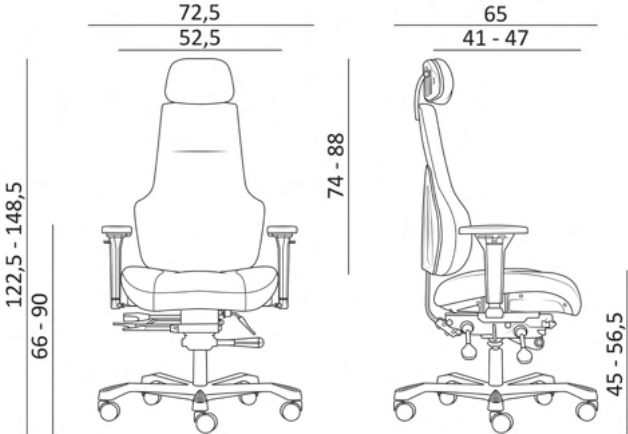

The HEAVY DUTY & 24/7 INTENSIVE USE office chair and armchair collection offers maximum comfort, support, and reliability for extended sitting, up to 24 hours a day, with a weight capacity of up to 200 kg. These models are designed with a focus on durable construction and ergonomic design, ensuring uncompromised comfort.

TAMPA